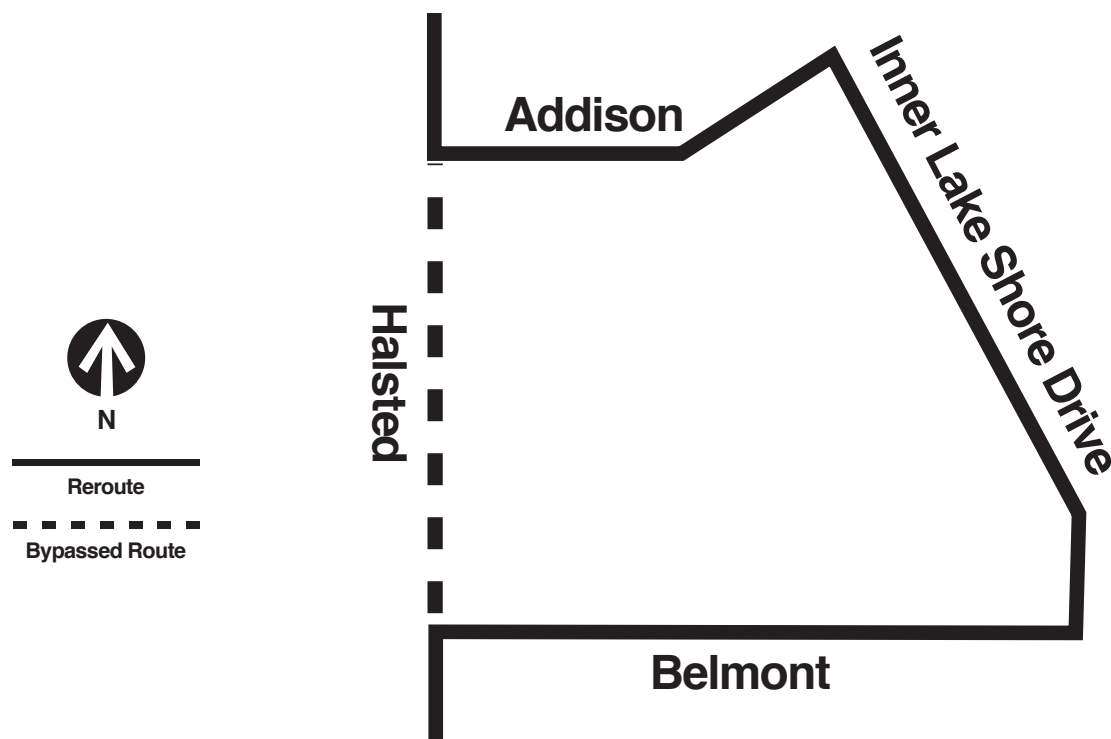

# Service Change

**8**  
Halsted

**Oct 31 – Nov 1**  
12 noon Mon  
to 3am Tue  
or completion

## Temporary Reroute

### How does this affect my trip?

Buses will operate in both directions via Halsted, Belmont, Inner Lake Shore Drive, Addison, and Halsted.

Allow extra travel time.