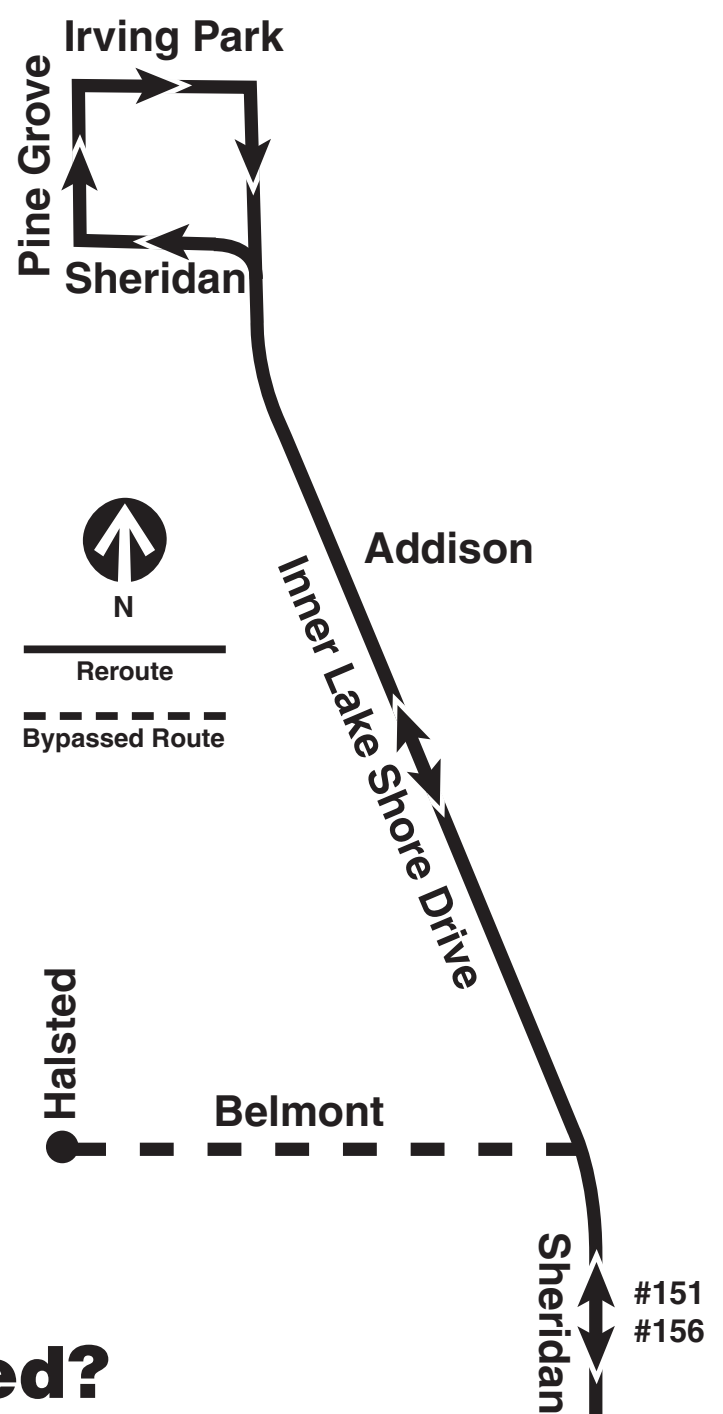

Service Change

151
156

Oct 31 – Nov 1
12 noon Mon
to 3am Tue
or completion

Temporary Reroute

How does this affect my trip?

Northbound #151 Sheridan (trips to/from Belmont/Halsted) and #156 LaSalle buses will operate via Sheridan, Inner Lake Shore Drive, Sheridan, Pine Grove, Irving Park, and Inner Lake Shore Drive to Addison, ending their trips at Inner Lake Shore Drive/Addison.

Southbound #151 (trips from Belmont/Halsted) and #156 buses will begin their trips at Inner Lake Shore Drive/Addison and will operate via Inner Lake Shore Drive to Belmont, then continue their normal route on Sheridan.

Allow extra travel time.

Why is service being changed?

Buses are rerouted due to the Haunted Halsted Halloween Parade.

transitchicago.com

Customer Information: 1-888-YOUR-CTA (1-888-968-7282); CTA TTY: 1-888-CTA-TTY1 (1-888-282-8891)
Transit Information: 312-836-7000