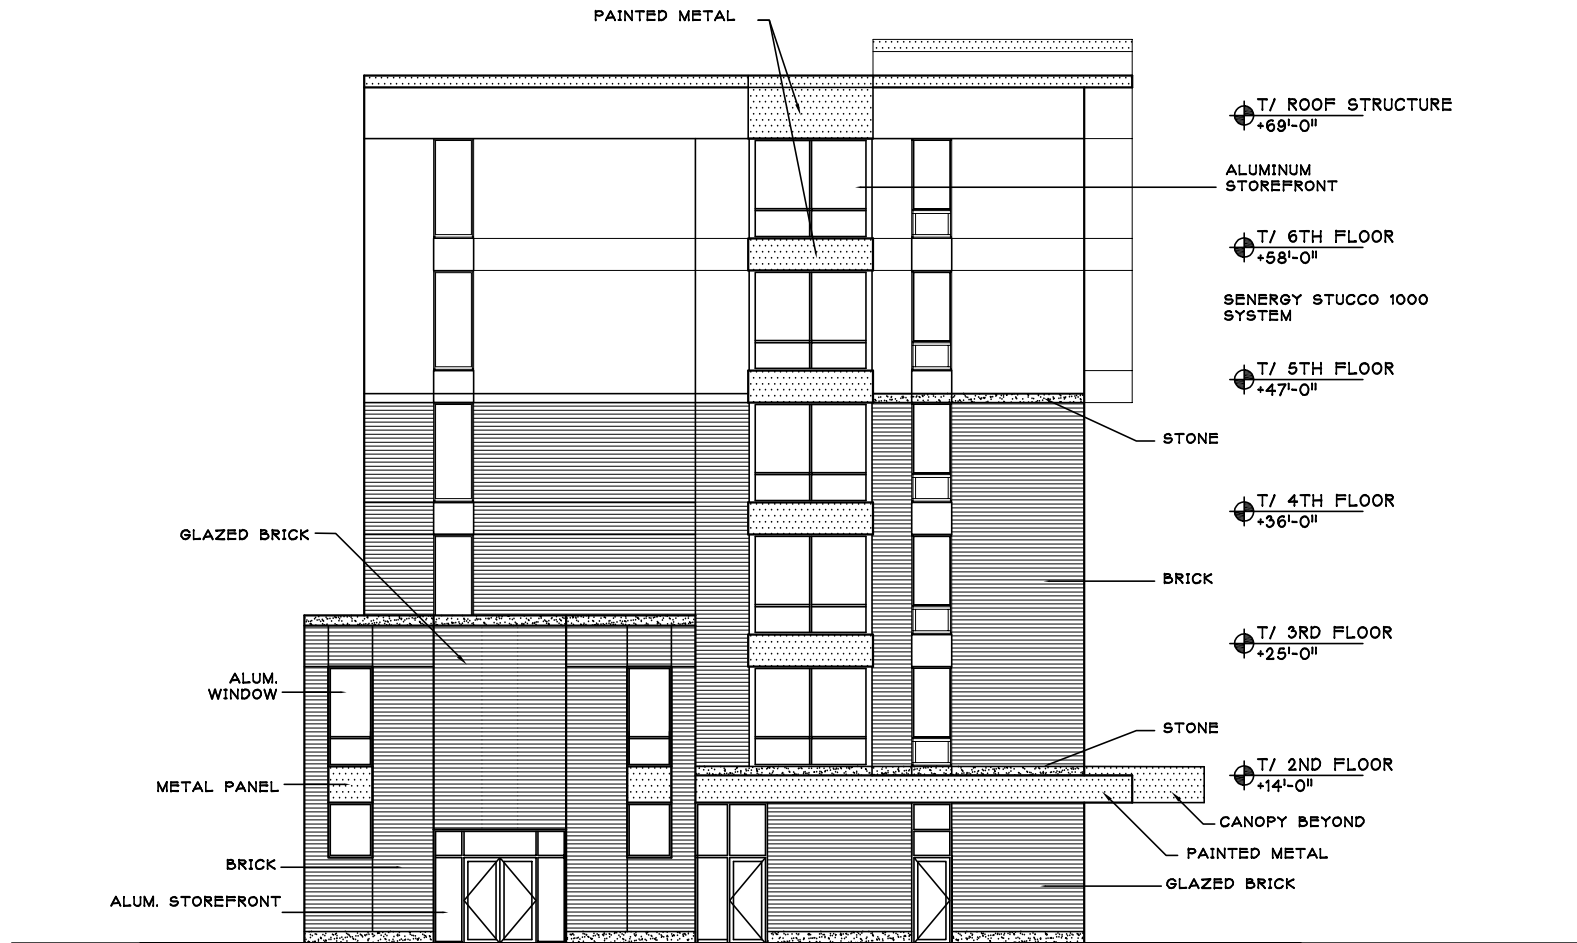

SITE PLAN/GROUND FLOOR PLAN

Applicant: Lake View Lutheran Church
 Address: 835 West Addison
 Introduced: September 9, 2020

SECOND FLOOR PLAN

Applicant: Lake View Lutheran Church
 Address: 835 West Addison
 Introduced: September 9, 2020

TYPICAL FLOOR PLAN

Applicant: Lake View Lutheran Church
Address: 835 West Addison
Introduced: September 9, 2020

ADDISON ELEVATION

ADDISON (NORTH) ELEVATION

Applicant: Lake View Lutheran Church
 Address: 835 West Addison
 Introduced: September 9, 2020

RETA ELEVATION

RETA (EAST) ELEVATION

Applicant: Lake View Lutheran Church
 Address: 835 West Addison
 Introduced: September 9, 2020

SOUTH ELEVATION

Applicant: Lake View Lutheran Church
 Address: 835 West Addison
 Introduced: September 9, 2020

WEST (ALLEY) ELEVATION

Applicant: Lake View Lutheran Church
 Address: 835 West Addison
 Introduced: September 9, 2020