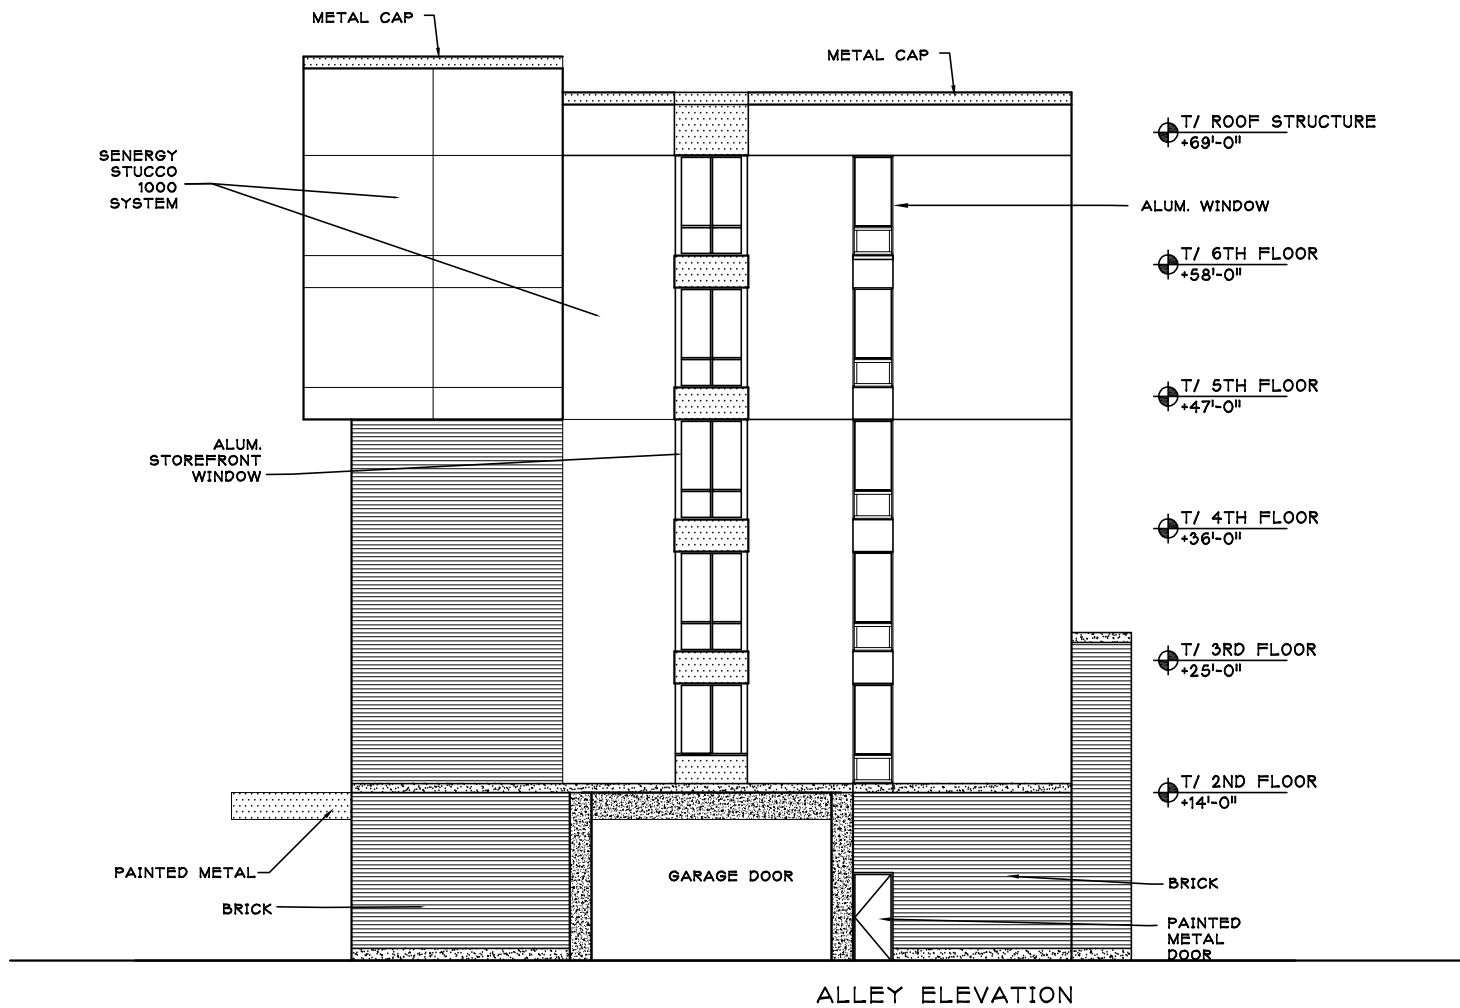

SITE PLAN/GROUND FLOOR PLAN

Applicant: Lake View Lutheran Church
 Address: 835 West Addison
 Introduced: September 9, 2020

SECOND FLOOR PLAN

Applicant: Lake View Lutheran Church
 Address: 835 West Addison
 Introduced: September 9, 2020

TYPICAL FLOOR PLAN

Applicant: Lake View Lutheran Church
Address: 835 West Addison
Introduced: September 9, 2020

ADDISON ELEVATION

ADDISON (NORTH) ELEVATION

Applicant: Lake View Lutheran Church
 Address: 835 West Addison
 Introduced: September 9, 2020

RETA ELEVATION

RETA (EAST) ELEVATION

Applicant: Lake View Lutheran Church
 Address: 835 West Addison
 Introduced: September 9, 2020

SOUTH ELEVATION

Applicant: Lake View Lutheran Church
 Address: 835 West Addison
 Introduced: September 9, 2020

WEST (ALLEY) ELEVATION

Applicant: Lake View Lutheran Church
 Address: 835 West Addison
 Introduced: September 9, 2020