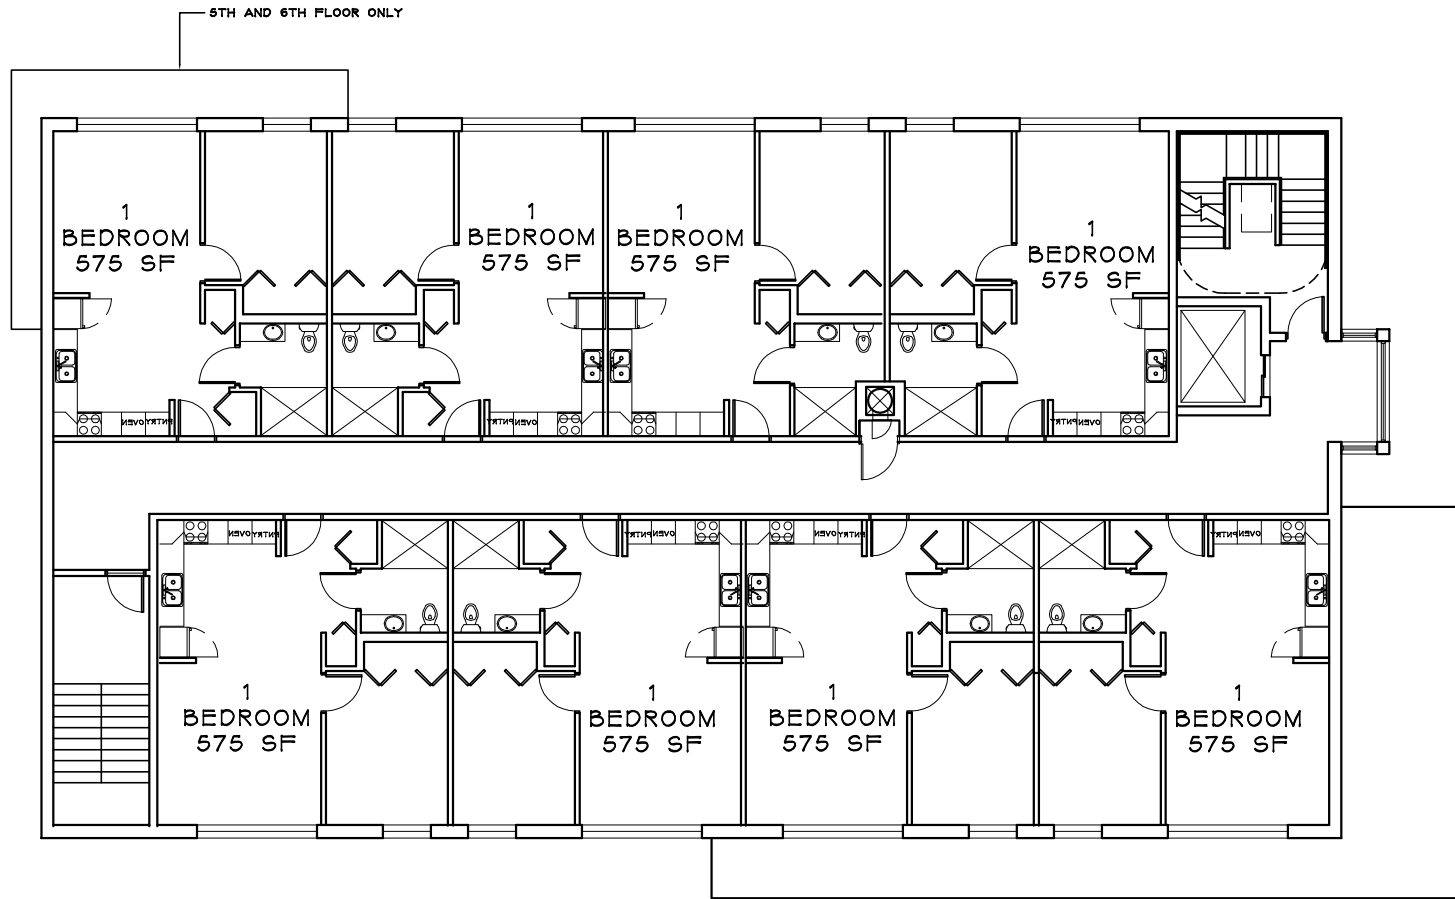

SITE PLAN/GROUND FLOOR PLAN

Applicant: Lake View Lutheran Church
 Address: 835 West Addison
 Introduced: September 9, 2020

SECOND FLOOR PLAN

Applicant: Lake View Lutheran Church
 Address: 835 West Addison
 Introduced: September 9, 2020

TYPICAL FLOOR PLAN

Applicant: Lake View Lutheran Church
Address: 835 West Addison
Introduced: September 9, 2020

ADDISON ELEVATION

ADDISON (NORTH) ELEVATION

Applicant: Lake View Lutheran Church
 Address: 835 West Addison
 Introduced: September 9, 2020

RETA ELEVATION

RETA (EAST) ELEVATION

Applicant: Lake View Lutheran Church
 Address: 835 West Addison
 Introduced: September 9, 2020

SOUTH ELEVATION

Applicant: Lake View Lutheran Church
 Address: 835 West Addison
 Introduced: September 9, 2020

WEST (ALLEY) ELEVATION

Applicant: Lake View Lutheran Church
 Address: 835 West Addison
 Introduced: September 9, 2020