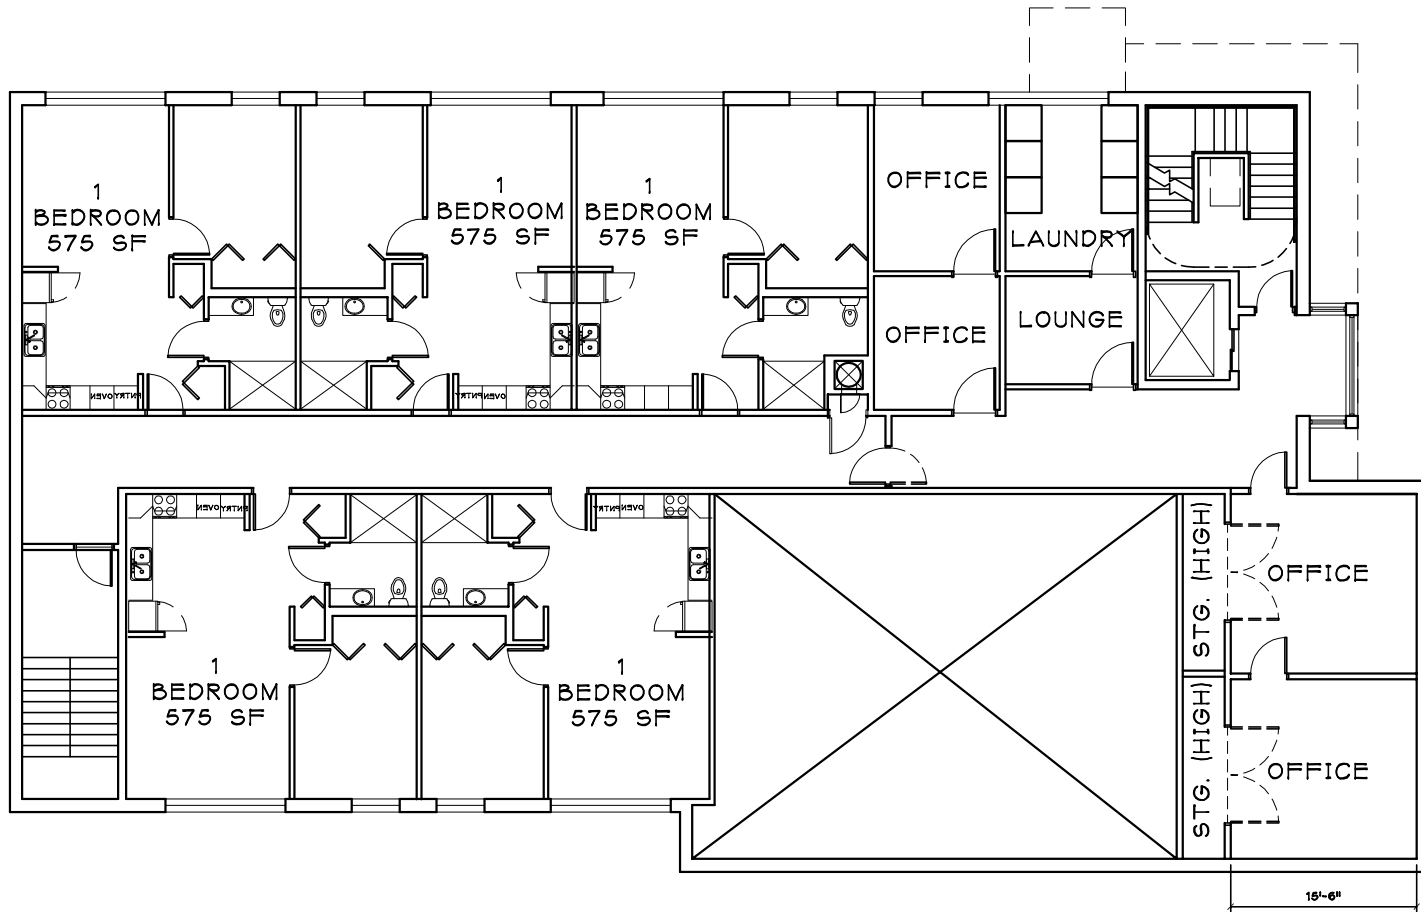

SITE PLAN/GROUND FLOOR PLAN

Applicant: Lake View Lutheran Church
 Address: 835 West Addison
 Introduced: September 9, 2020

SECOND FLOOR PLAN

Applicant: Lake View Lutheran Church
 Address: 835 West Addison
 Introduced: September 9, 2020

TYPICAL FLOOR PLAN

Applicant: Lake View Lutheran Church
Address: 835 West Addison
Introduced: September 9, 2020

ADDISON ELEVATION

ADDISON (NORTH) ELEVATION

Applicant: Lake View Lutheran Church
 Address: 835 West Addison
 Introduced: September 9, 2020

RETA ELEVATION

RETA (EAST) ELEVATION

Applicant: Lake View Lutheran Church
 Address: 835 West Addison
 Introduced: September 9, 2020

SOUTH ELEVATION

Applicant: Lake View Lutheran Church
 Address: 835 West Addison
 Introduced: September 9, 2020

WEST (ALLEY) ELEVATION

Applicant: Lake View Lutheran Church
 Address: 835 West Addison
 Introduced: September 9, 2020