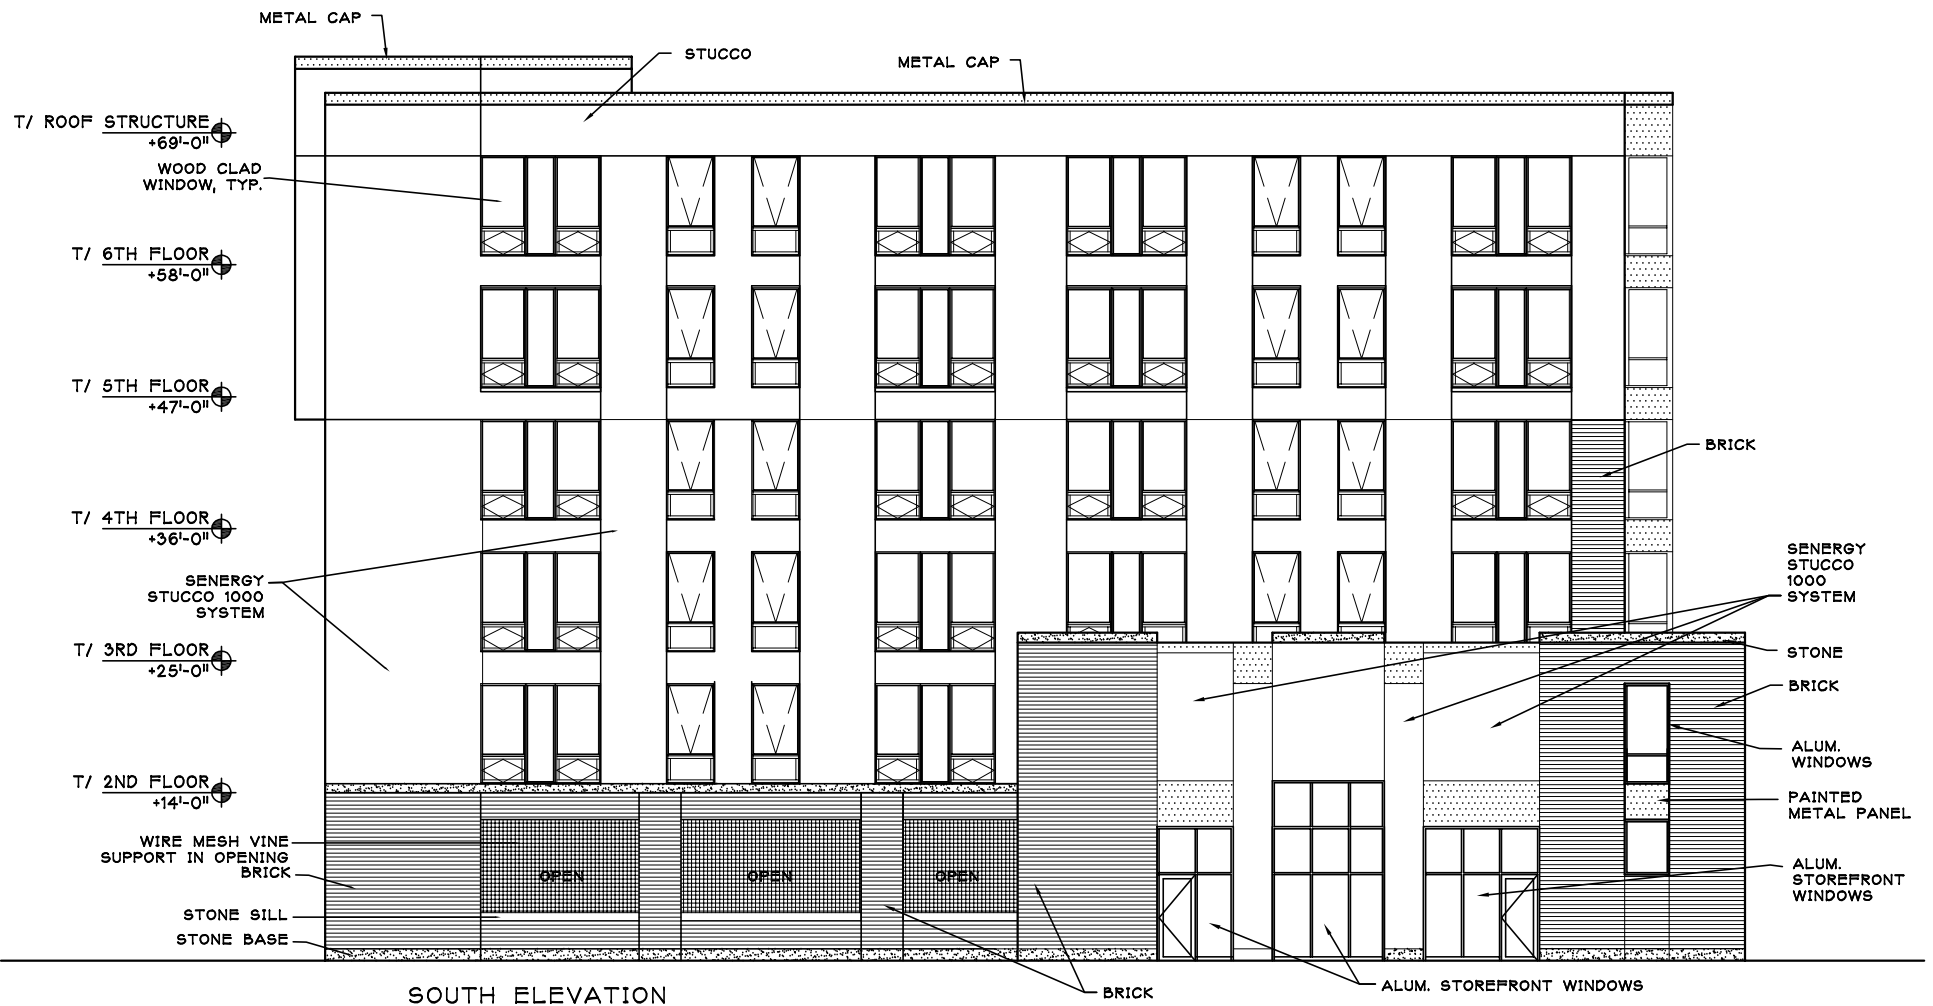

SITE PLAN/GROUND FLOOR PLAN

Applicant: Lake View Lutheran Church
 Address: 835 West Addison
 Introduced: September 9, 2020

SECOND FLOOR PLAN

Applicant: Lake View Lutheran Church
 Address: 835 West Addison
 Introduced: September 9, 2020

TYPICAL FLOOR PLAN

Applicant: Lake View Lutheran Church
Address: 835 West Addison
Introduced: September 9, 2020

ADDISON ELEVATION

ADDISON (NORTH) ELEVATION

Applicant: Lake View Lutheran Church
 Address: 835 West Addison
 Introduced: September 9, 2020

RETA ELEVATION

RETA (EAST) ELEVATION

Applicant: Lake View Lutheran Church
 Address: 835 West Addison
 Introduced: September 9, 2020

SOUTH ELEVATION

Applicant: Lake View Lutheran Church
 Address: 835 West Addison
 Introduced: September 9, 2020

WEST (ALLEY) ELEVATION

Applicant: Lake View Lutheran Church
 Address: 835 West Addison
 Introduced: September 9, 2020