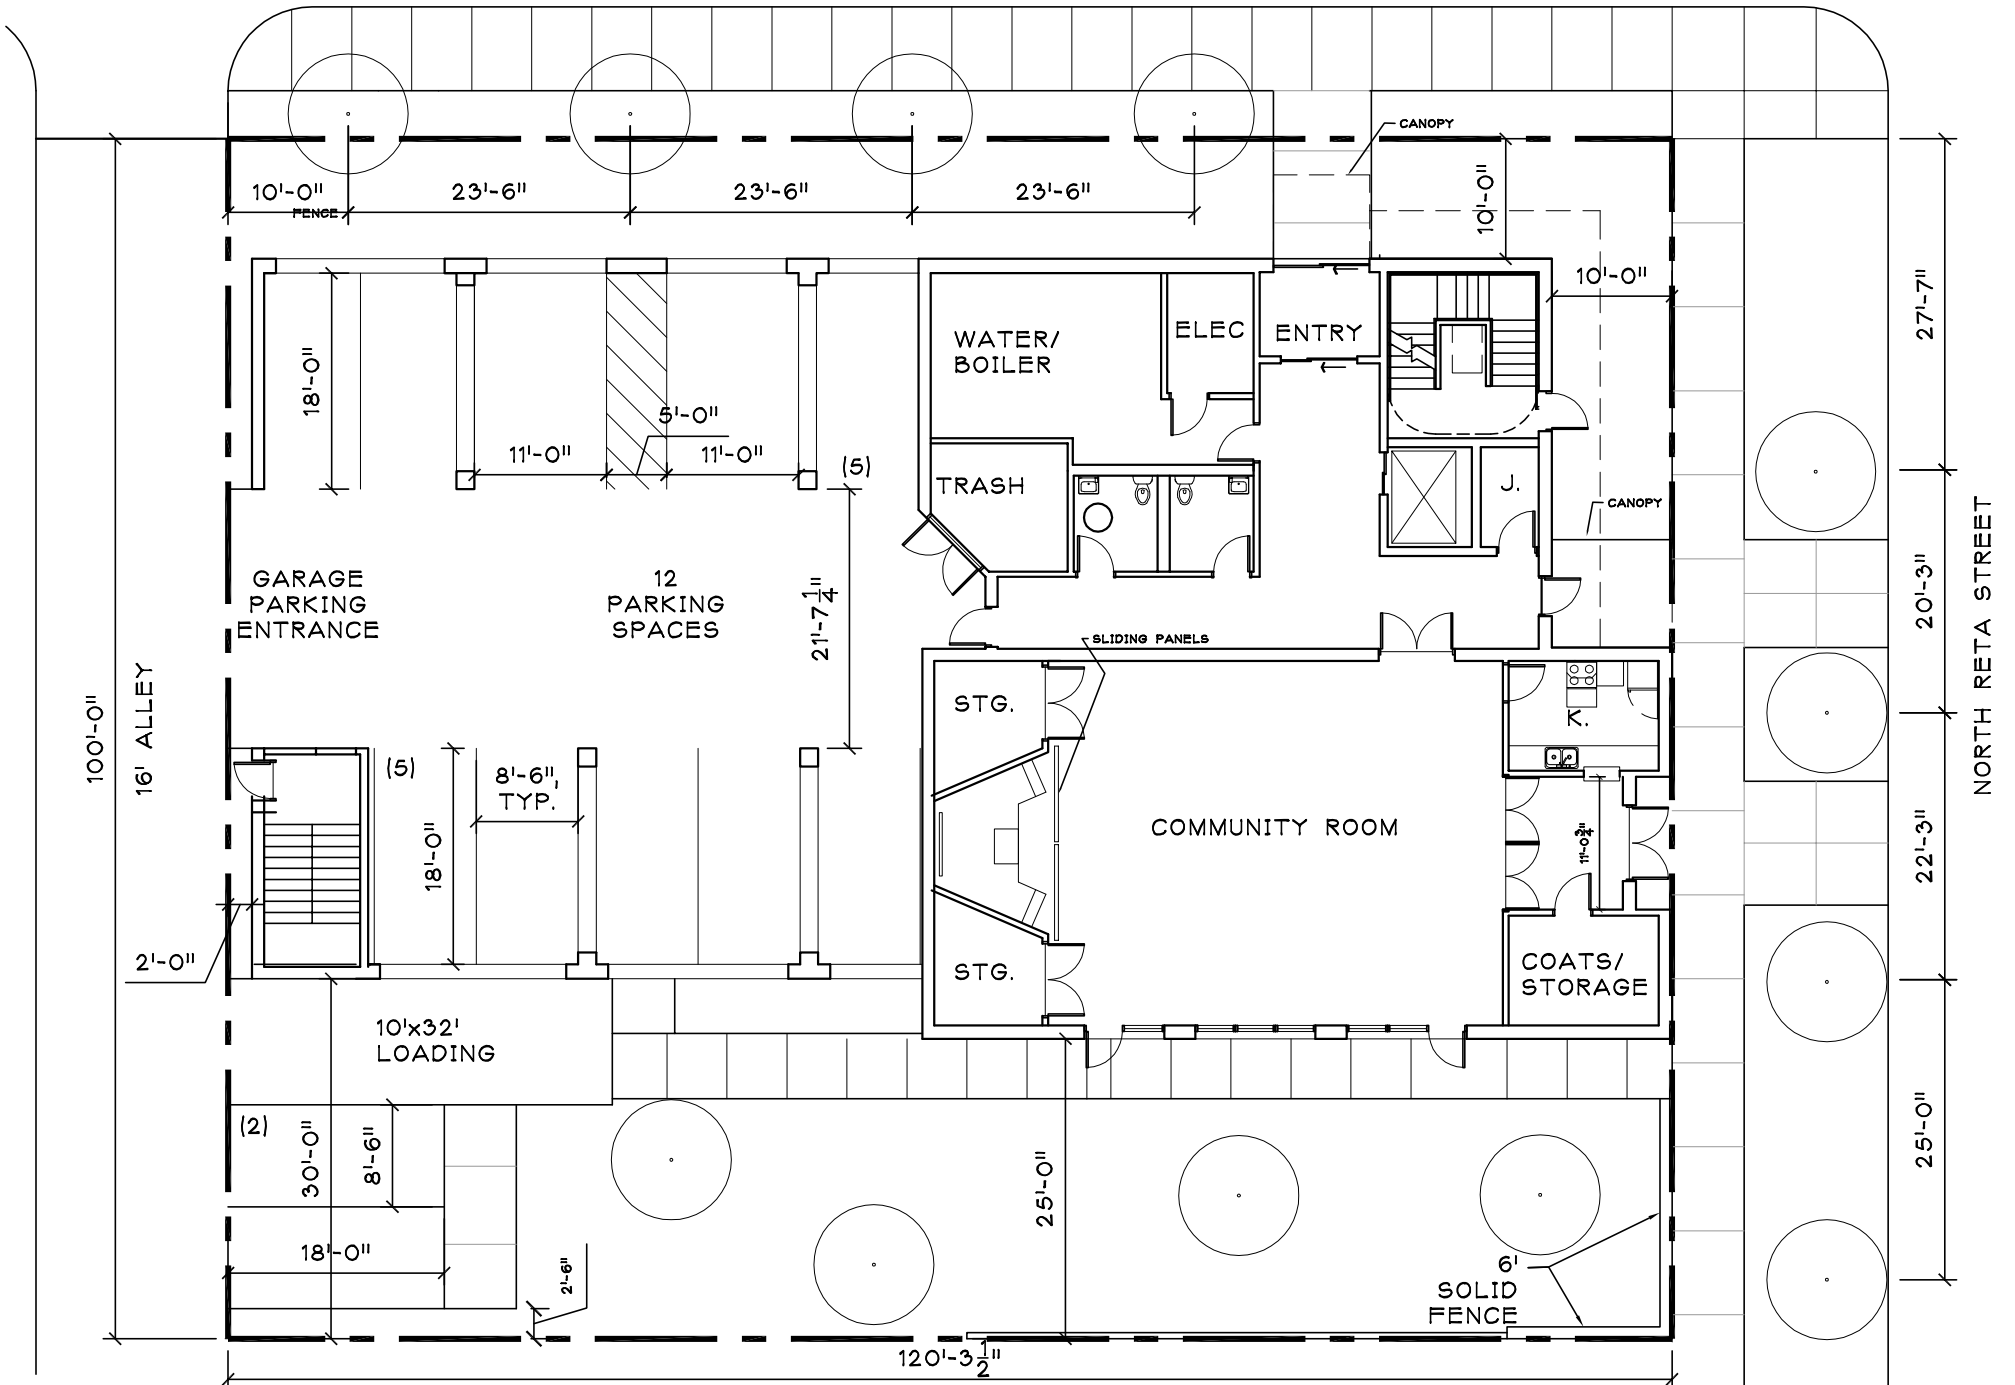

WEST ADDISON STREET

SITE PLAN/GROUND FLOOR PLAN

Applicant: Lake View Lutheran Church
 Address: 835 West Addison
 Introduced: September 9, 2020

SECOND FLOOR PLAN

Applicant: Lake View Lutheran Church
 Address: 835 West Addison
 Introduced: September 9, 2020

TYPICAL FLOOR PLAN

Applicant: Lake View Lutheran Church
 Address: 835 West Addison
 Introduced: September 9, 2020

ADDISON (NORTH) ELEVATION

Applicant: Lake View Lutheran Church
 Address: 835 West Addison
 Introduced: September 9, 2020

RETA (EAST) ELEVATION

Applicant: Lake View Lutheran Church
 Address: 835 West Addison
 Introduced: September 9, 2020

SOUTH ELEVATION

Applicant: Lake View Lutheran Church
 Address: 835 West Addison
 Introduced: September 9, 2020

WEST (ALLEY) ELEVATION

Applicant: Lake View Lutheran Church
 Address: 835 West Addison
 Introduced: September 9, 2020