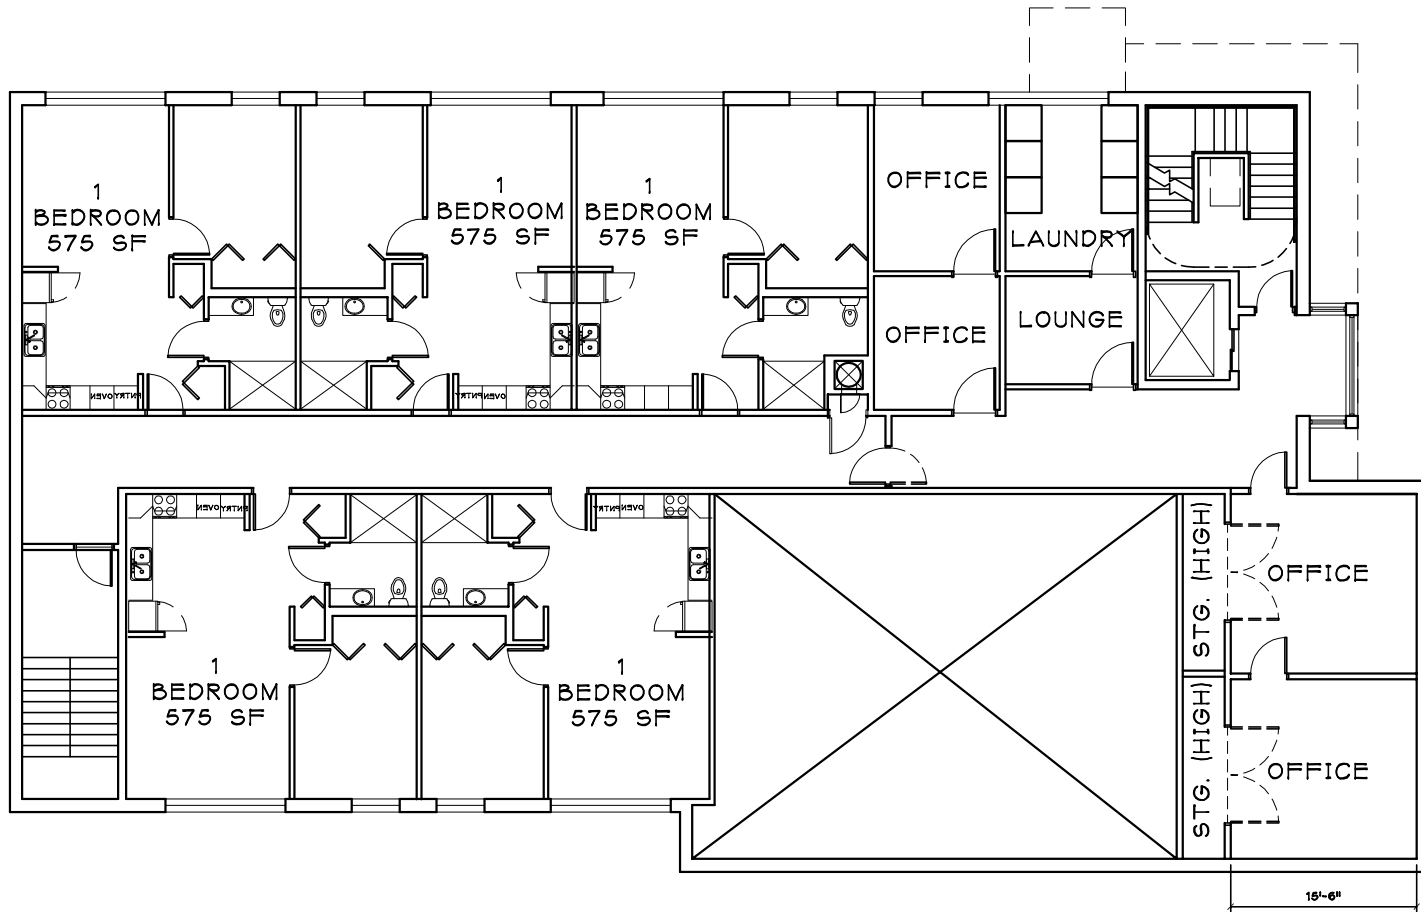

WEST ADDISON STREET

SITE PLAN/GROUND FLOOR PLAN

Applicant: Lake View Lutheran Church
 Address: 835 West Addison
 Introduced: September 9, 2020

SECOND FLOOR PLAN

Applicant: Lake View Lutheran Church
 Address: 835 West Addison
 Introduced: September 9, 2020

TYPICAL FLOOR PLAN

Applicant: Lake View Lutheran Church
 Address: 835 West Addison
 Introduced: September 9, 2020

ADDISON (NORTH) ELEVATION

Applicant: Lake View Lutheran Church
 Address: 835 West Addison
 Introduced: September 9, 2020

RETA (EAST) ELEVATION

Applicant: Lake View Lutheran Church
 Address: 835 West Addison
 Introduced: September 9, 2020

SOUTH ELEVATION

Applicant: Lake View Lutheran Church
 Address: 835 West Addison
 Introduced: September 9, 2020

WEST (ALLEY) ELEVATION

Applicant: Lake View Lutheran Church
 Address: 835 West Addison
 Introduced: September 9, 2020