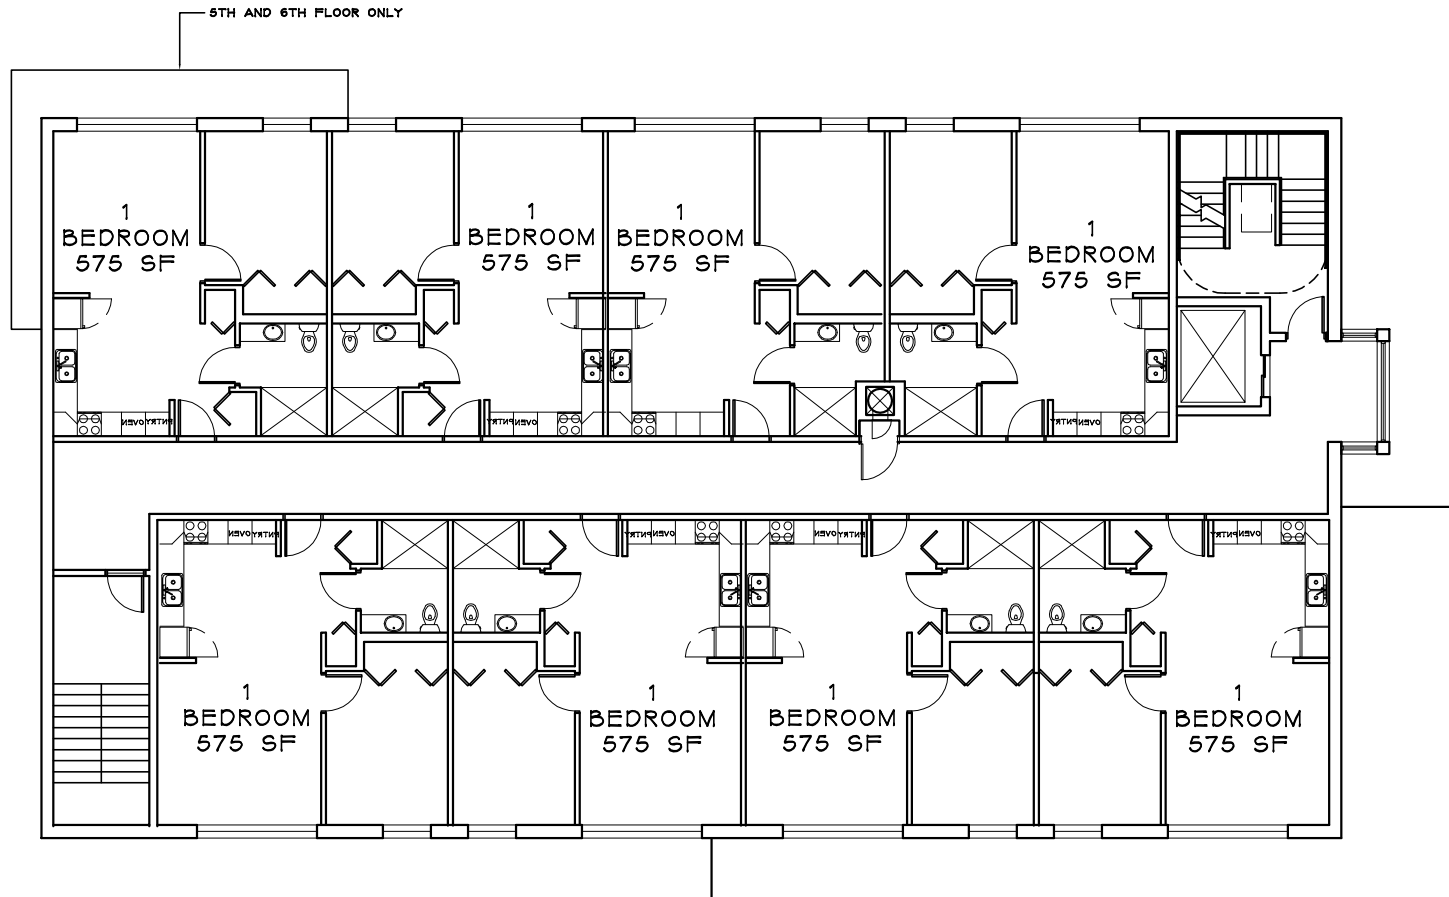

WEST ADDISON STREET

SITE PLAN/GROUND FLOOR PLAN

Applicant: Lake View Lutheran Church
 Address: 835 West Addison
 Introduced: September 9, 2020

SECOND FLOOR PLAN

Applicant: Lake View Lutheran Church
 Address: 835 West Addison
 Introduced: September 9, 2020

TYPICAL FLOOR PLAN

Applicant: Lake View Lutheran Church
 Address: 835 West Addison
 Introduced: September 9, 2020

ADDISON (NORTH) ELEVATION

Applicant: Lake View Lutheran Church
 Address: 835 West Addison
 Introduced: September 9, 2020

RETA (EAST) ELEVATION

Applicant: Lake View Lutheran Church
 Address: 835 West Addison
 Introduced: September 9, 2020

SOUTH ELEVATION

Applicant: Lake View Lutheran Church
 Address: 835 West Addison
 Introduced: September 9, 2020

WEST (ALLEY) ELEVATION

Applicant: Lake View Lutheran Church
 Address: 835 West Addison
 Introduced: September 9, 2020