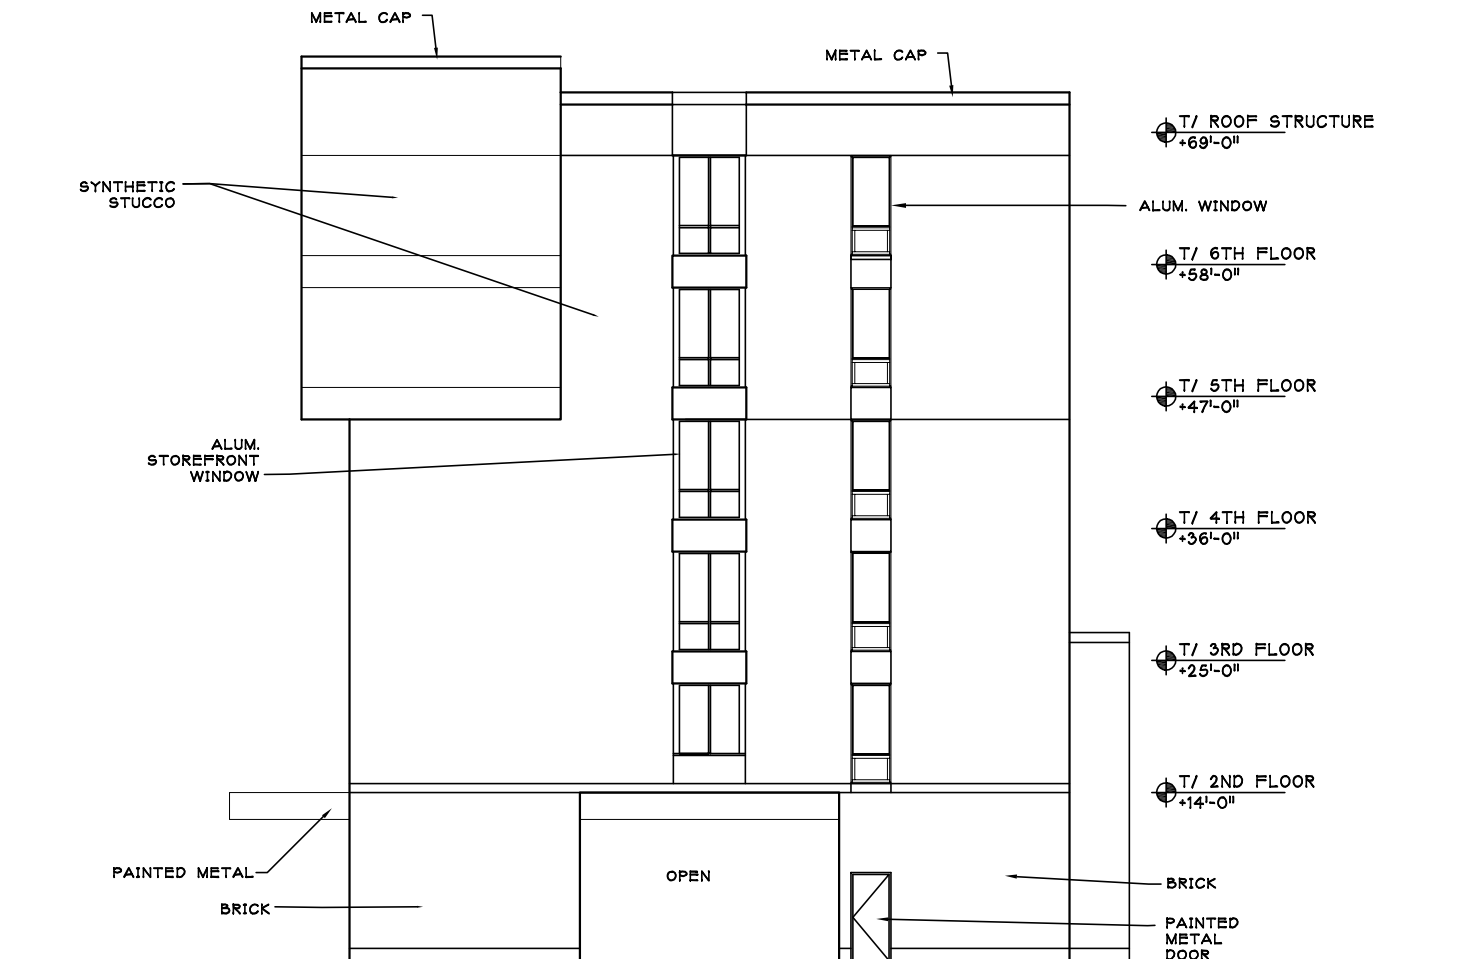

WEST ADDISON STREET

SITE PLAN/GROUND FLOOR PLAN

Applicant: Lake View Lutheran Church
 Address: 835 West Addison
 Introduced: September 9, 2020

SECOND FLOOR PLAN

Applicant: Lake View Lutheran Church
 Address: 835 West Addison
 Introduced: September 9, 2020

TYPICAL FLOOR PLAN

Applicant: Lake View Lutheran Church
 Address: 835 West Addison
 Introduced: September 9, 2020

ADDISON (NORTH) ELEVATION

Applicant: Lake View Lutheran Church
 Address: 835 West Addison
 Introduced: September 9, 2020

RETA (EAST) ELEVATION

Applicant: Lake View Lutheran Church
 Address: 835 West Addison
 Introduced: September 9, 2020

SOUTH ELEVATION

Applicant: Lake View Lutheran Church
 Address: 835 West Addison
 Introduced: September 9, 2020

WEST (ALLEY) ELEVATION

Applicant: Lake View Lutheran Church
 Address: 835 West Addison
 Introduced: September 9, 2020