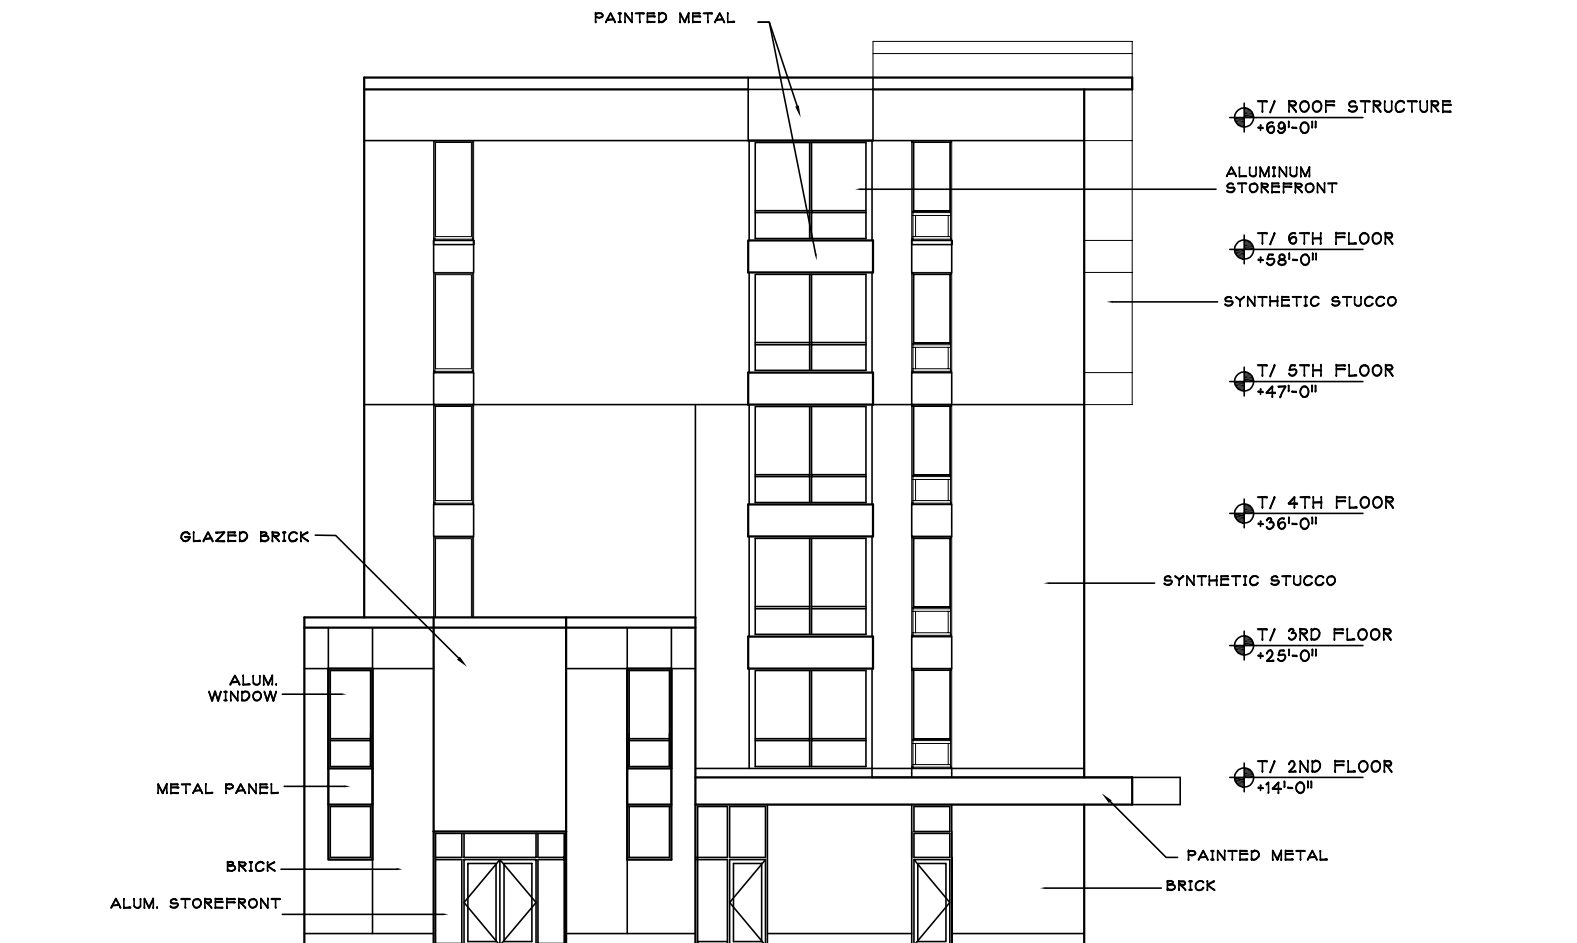

WEST ADDISON STREET

SITE PLAN/GROUND FLOOR PLAN

Applicant: Lake View Lutheran Church
 Address: 835 West Addison
 Introduced: September 9, 2020

SECOND FLOOR PLAN

Applicant: Lake View Lutheran Church
 Address: 835 West Addison
 Introduced: September 9, 2020

TYPICAL FLOOR PLAN

Applicant: Lake View Lutheran Church
 Address: 835 West Addison
 Introduced: September 9, 2020

ADDISON (NORTH) ELEVATION

Applicant: Lake View Lutheran Church
 Address: 835 West Addison
 Introduced: September 9, 2020

RETA (EAST) ELEVATION

Applicant: Lake View Lutheran Church
 Address: 835 West Addison
 Introduced: September 9, 2020

SOUTH ELEVATION

Applicant: Lake View Lutheran Church
 Address: 835 West Addison
 Introduced: September 9, 2020

WEST (ALLEY) ELEVATION

Applicant: Lake View Lutheran Church
 Address: 835 West Addison
 Introduced: September 9, 2020