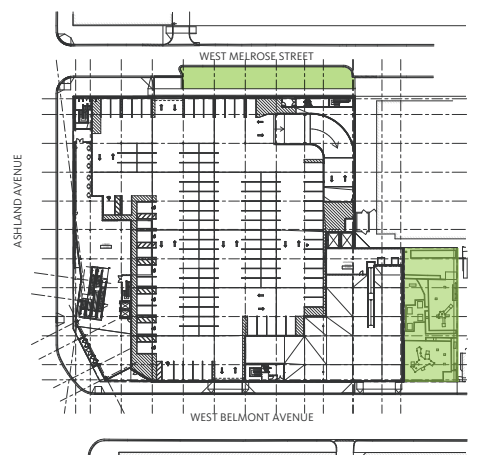

MELROSE PARK

design perspectives
 Inspired in Creativity

1280 Iroquois Avenue
 Suite 110
 Naperville, Illinois 60563
 Telephone: (630) 428-3134
 Fax: (630) 428-3159
 www.design-perspectives.net